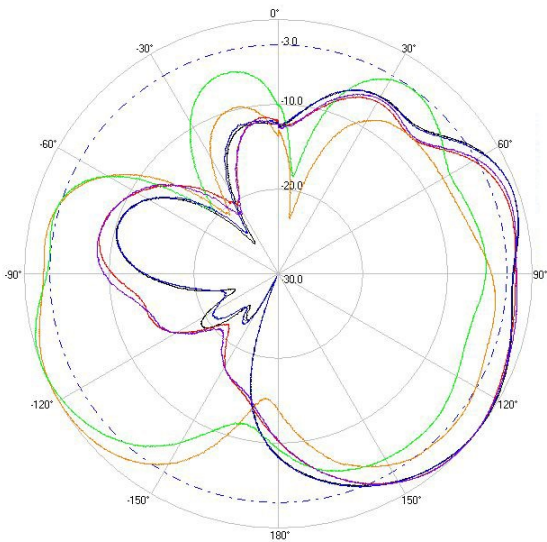

> Part Number: **ATS-OO-245-34-6RPTP-36**

> **2.45 GHZ**

> **5.5 GHZ**

H-Plane

H-Plane

V-Plane

V-Plane

Radiation Pattern Legend

Lead 1: Black Lead 2: Red Lead 3: Orange Lead 4: Green Lead 5: Blue Lead 6: Purple