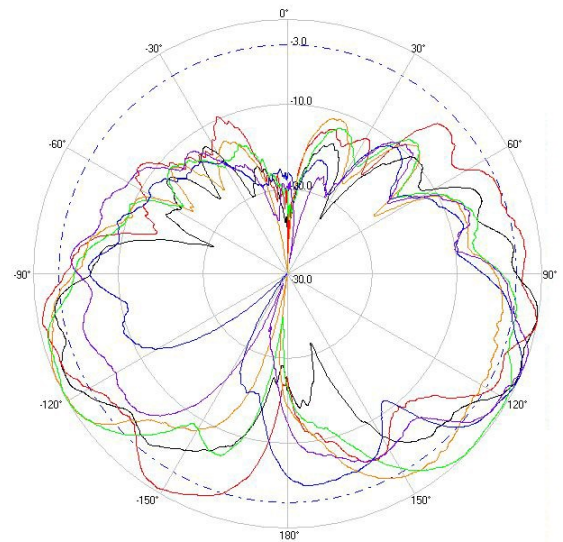

> Part Number: **ATS-OO-245-34-6RPTP-36**

> **2.45 GHZ**

> **5.5 GHZ**

H-Plane

H-Plane

V-Plane

V-Plane

Radiation Pattern Legend

Lead 1: Black Lead 2: Red Lead 3: Orange Lead 4: Green Lead 5: Blue Lead 6: Purple