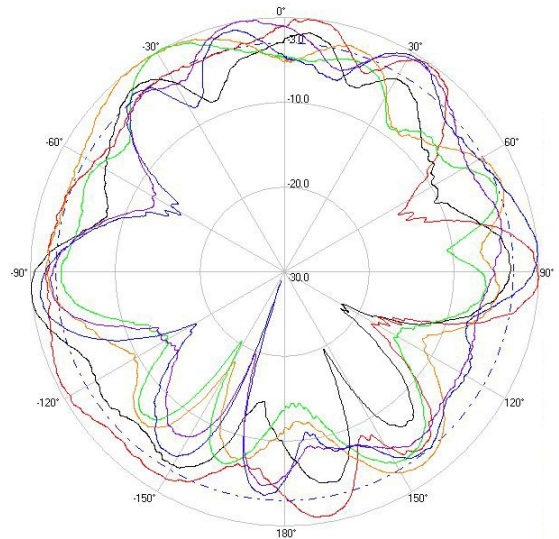

> Part Number: **ATS-OO-245-34-6RPTP-36**

> **2.45 GHZ**

> **5.5 GHZ**

H-Plane

H-Plane

V-Plane

V-Plane

Radiation Pattern Legend

Lead 1: Black Lead 2: Red Lead 3: Orange Lead 4: Green Lead 5: Blue Lead 6: Purple