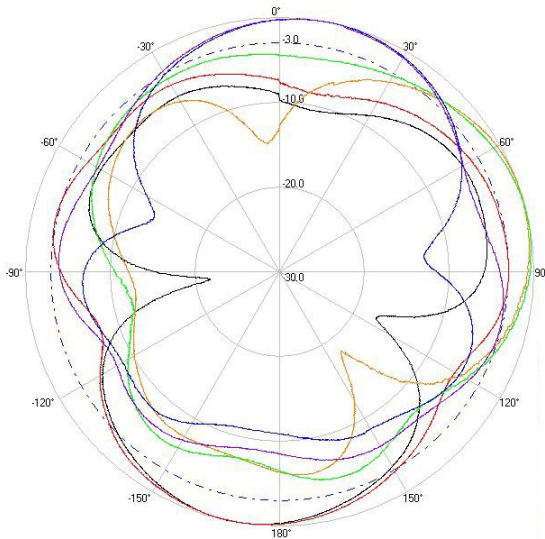

> Part Number: **ATS-OO-245-34-6RPTP-36**

> **2.45 GHZ**

> **5.5 GHZ**

H-Plane

H-Plane

V-Plane

V-Plane

Radiation Pattern Legend

Lead 1: Black Lead 2: Red Lead 3: Orange Lead 4: Green Lead 5: Blue Lead 6: Purple